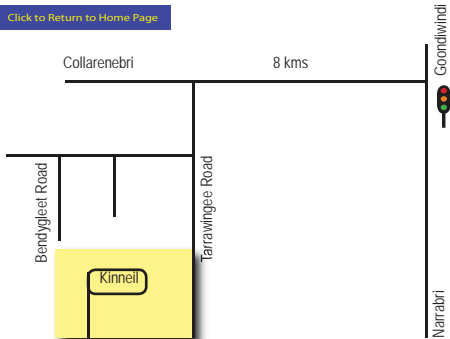

[Click to Return to Home Page](#)

WHERE ARE WE?

“KINNEIL”, BENDYGLEET RD
MOREE 2400

PHONE: (02) 6752 1794

MOBILE: 0428 651 653